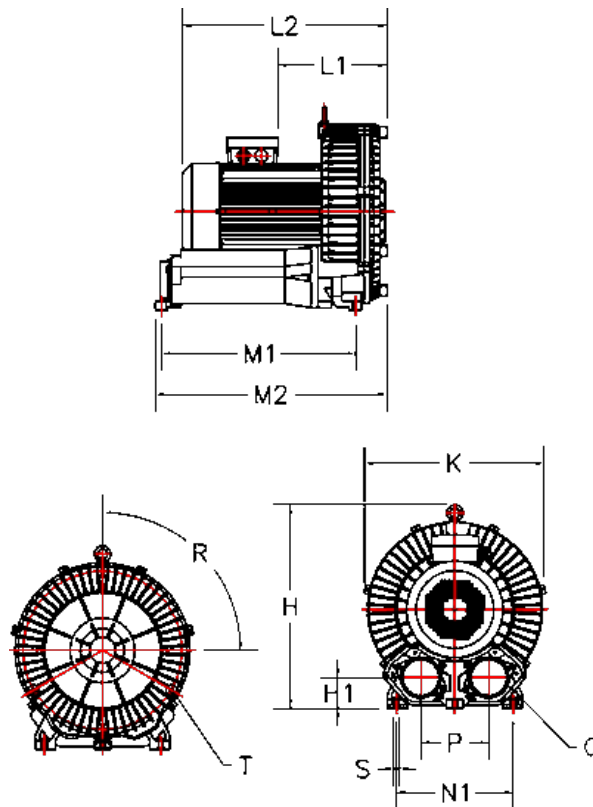

# Data Sheet

Article number: 2761042913011

Description: KLEEblower KB429 1,3/1,5 kW  
3x230/400V 50/60Hz Single stage

## Measures

H = 338.5	N1 = 260
H1 = 47	Noise level dB 50/60Hz = 70/73
K = 332	P = 120
L1 = 126	Q = 2-PF 2" (NPT 2")
L2 = 320	R (degrees) = 3x120
M1 = 115	S = 4 x Ø14
M2 = 321.5	T = 3 - M8X1,25 - 15 dyb
N = 298	